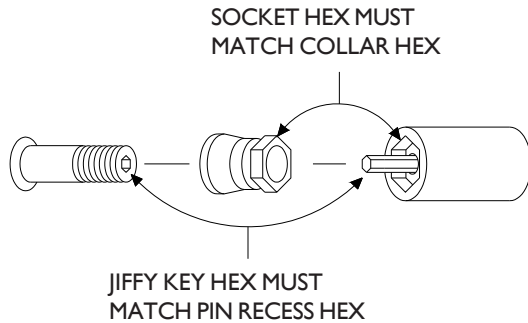

FOR SERIES I ATTACHMENTS

STALL TYPE INSTALLATION

1/16" / 1.59 mm JIFFY KEY

FOR 12 POINT CONFIGURATION ADD X AFTER SOCKET OR SOCKET ACCESSORY ASSEMBLY NUMBER.

LENGTH OF SOCKET

JIFFY KEY HEX	SOCKET HEX	DESCRIPTION	1/4"	1/2"	3/4"	1"	1 1/2"
1/16" 1.59 mm	7/32" 5.56 mm	SOCKET ACCESSORY ASSEMBLY	18522	18523	18524	18525	18526
		SOCKET	12517	12518	12519	12520	12521
		JIFFY KEY STALL	18597	18598	18599	18600	18601
	1/4" 6.35 mm	SOCKET ACCESSORY ASSEMBLY	18527	18528	18529	18530	18531
		SOCKET	12522	12523	12524	12525	12526
		JIFFY KEY STALL	18597	18598	18599	18600	18601
	9/32" 7.14 mm	SOCKET ACCESSORY ASSEMBLY	18532	18533	18534	18535	18536
		SOCKET	12527	12528	12529	12530	12531
		JIFFY KEY STALL	18597	18598	18599	18600	18601
	5/16" 7.93 mm	SOCKET ACCESSORY ASSEMBLY	18537	18538	18539	18540	18541
		SOCKET	12532	12533	12534	12535	12536
		JIFFY KEY STALL	18597	18598	18599	18600	18601
	11/32" 8.73 mm	SOCKET ACCESSORY ASSEMBLY	18542	18543	18544	18545	18546
		SOCKET	12537	12538	12539	12540	12541
		JIFFY KEY STALL	18597	18598	18599	18600	18601