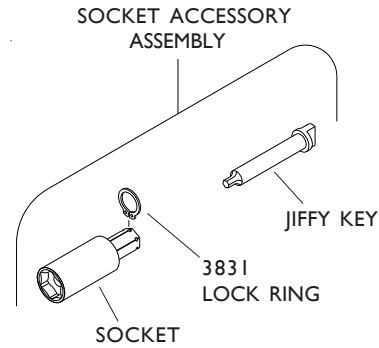

FOR SERIES I ATTACHMENTS

STALL TYPE INSTALLATION

1/16" / 1.59 mm JIFFY KEY

FOR 12 POINT CONFIGURATION ADD X AFTER SOCKET OR SOCKET ACCESSORY ASSEMBLY NUMBER.

LENGTH OF SOCKET

JIFFY KEY HEX	SOCKET HEX	DESCRIPTION	1/4"	1/2"	3/4"	1"	1 1/2"
1/16" 1.59 mm	7/32" 5.56 mm	SOCKET ACCESSORY ASSEMBLY	18522	18523	18524	18525	18526
		SOCKET	12517	12518	12519	12520	12521
		JIFFY KEY STALL	18597	18598	18599	18600	18601
	1/4" 6.35 mm	SOCKET ACCESSORY ASSEMBLY	18527	18528	18529	18530	18531
		SOCKET	12522	12523	12524	12525	12526
		JIFFY KEY STALL	18597	18598	18599	18600	18601
	9/32" 7.14 mm	SOCKET ACCESSORY ASSEMBLY	18532	18533	18534	18535	18536
		SOCKET	12527	12528	12529	12530	12531
		JIFFY KEY STALL	18597	18598	18599	18600	18601
	5/16" 7.93 mm	SOCKET ACCESSORY ASSEMBLY	18537	18538	18539	18540	18541
		SOCKET	12532	12533	12534	12535	12536
		JIFFY KEY STALL	18597	18598	18599	18600	18601
	11/32" 8.73 mm	SOCKET ACCESSORY ASSEMBLY	18542	18543	18544	18545	18546
		SOCKET	12537	12538	12539	12540	12541
		JIFFY KEY STALL	18597	18598	18599	18600	18601