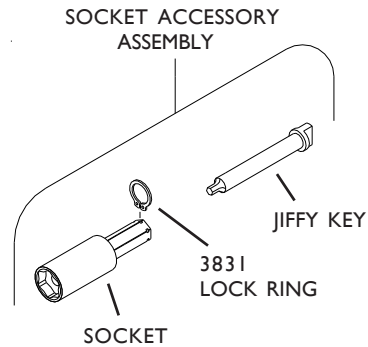

# FITS SERIES 2 & 3 ATTACHMENTS

## STALL TYPE INSTALLATION 3/16" / 4.76 mm JIFFY KEY

FOR 12 POINT CONFIGURATION ADD X AFTER SOCKET OR SOCKET ACCESSORY ASSEMBLY NUMBER.

### LENGTH OF SOCKET

JIFFY KEY HEX	SOCKET HEX	DESCRIPTION	1/4"	1/2"	1"	1 1/2"	2"	2 1/2"	3"
<b>3/16"</b> 4.76 mm	<b>1/2</b> 12.7 mm	SOCKET ACCESSORY ASSEMBLY	18808	18809	18810	18811	18812	18813	18814
		SOCKET	18485	18486	18487	18488	18489	18490	18491
		JIFFY KEY STALL	18731	18732	18733	18734	18735	18736	18737
	<b>9/16</b> 14.29 mm	SOCKET ACCESSORY ASSEMBLY	18815	18816	18817	18818	18819	18820	18821
		SOCKET	18492	18493	18494	18495	18496	18497	18498
		JIFFY KEY STALL	18731	18732	18733	18734	18735	18736	18737
	<b>5/8</b> 15.87 mm	SOCKET ACCESSORY ASSEMBLY	18822	18823	18824	18825	18826	18827	18828
		SOCKET	18710	18711	18712	18713	18714	18715	18716
		JIFFY KEY STALL	18731	18732	18733	18734	18735	18736	18737
	<b>1 1/16</b> 17.46 mm	SOCKET ACCESSORY ASSEMBLY	18829	18830	18831	18832	18833	18834	18835
		SOCKET	18717	18718	18719	18720	18721	18722	18723
		JIFFY KEY STALL	18731	18732	18733	18734	18735	18736	18737
	<b>3/4</b> 19.05 mm	SOCKET ACCESSORY ASSEMBLY	18836	18837	18838	18839	18840	18841	18842
		SOCKET	18724	18725	18726	18727	18728	18729	18730
		JIFFY KEY STALL	18731	18732	18733	18734	18735	18736	18737