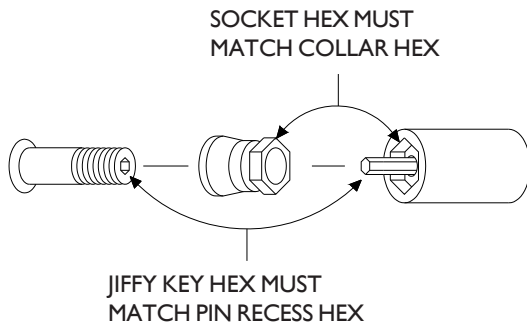

# FITS SERIES 2 & 3 ATTACHMENTS

## STALL TYPE INSTALLATION 3/16" / 4.76 mm JIFFY KEY

FOR 12 POINT CONFIGURATION ADD X AFTER SOCKET OR SOCKET ACCESSORY ASSEMBLY NUMBER.

### LENGTH OF SOCKET

JIFFY KEY HEX	SOCKET HEX	DESCRIPTION	1/4"	1/2"	1"	1 1/2"	2"	2 1/2"	3"
<b>3/16"</b> 4.76 mm	<b>1/2</b> 12.7 mm	SOCKET ACCESSORY ASSEMBLY	18808	18809	18810	18811	18812	18813	18814
		SOCKET	18485	18486	18487	18488	18489	18490	18491
		JIFFY KEY STALL	18731	18732	18733	18734	18735	18736	18737
	<b>9/16</b> 14.29 mm	SOCKET ACCESSORY ASSEMBLY	18815	18816	18817	18818	18819	18820	18821
		SOCKET	18492	18493	18494	18495	18496	18497	18498
		JIFFY KEY STALL	18731	18732	18733	18734	18735	18736	18737
	<b>5/8</b> 15.87 mm	SOCKET ACCESSORY ASSEMBLY	18822	18823	18824	18825	18826	18827	18828
		SOCKET	18710	18711	18712	18713	18714	18715	18716
		JIFFY KEY STALL	18731	18732	18733	18734	18735	18736	18737
	<b>1 1/16</b> 17.46 mm	SOCKET ACCESSORY ASSEMBLY	18829	18830	18831	18832	18833	18834	18835
		SOCKET	18717	18718	18719	18720	18721	18722	18723
		JIFFY KEY STALL	18731	18732	18733	18734	18735	18736	18737
	<b>3/4</b> 19.05 mm	SOCKET ACCESSORY ASSEMBLY	18836	18837	18838	18839	18840	18841	18842
		SOCKET	18724	18725	18726	18727	18728	18729	18730
		JIFFY KEY STALL	18731	18732	18733	18734	18735	18736	18737