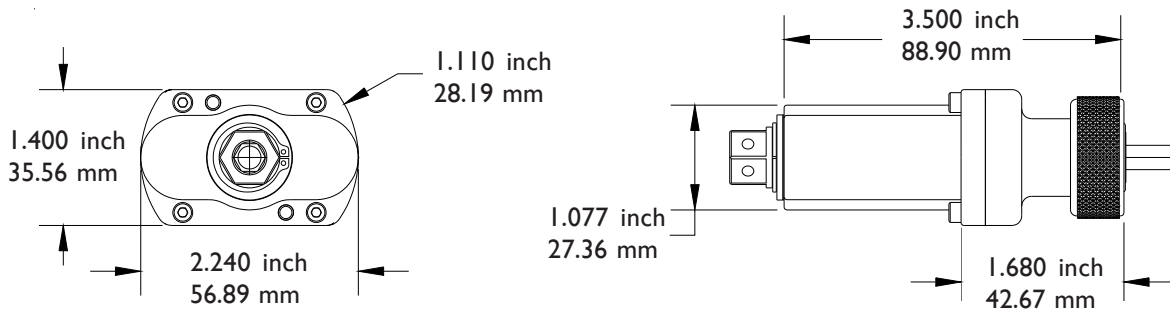

# STRAIGHT INSTALL SERIES 3

350 Inch Lbs / 39.54 Nm

## 20102 straight install attachment

20102 Attachment  
Shown with 18000  
250 RPM Motor

PHONE: 775 883 1072 FAX: 775 883 4857

Series 3 Straight Install  
Socket Accessories begin on page 91