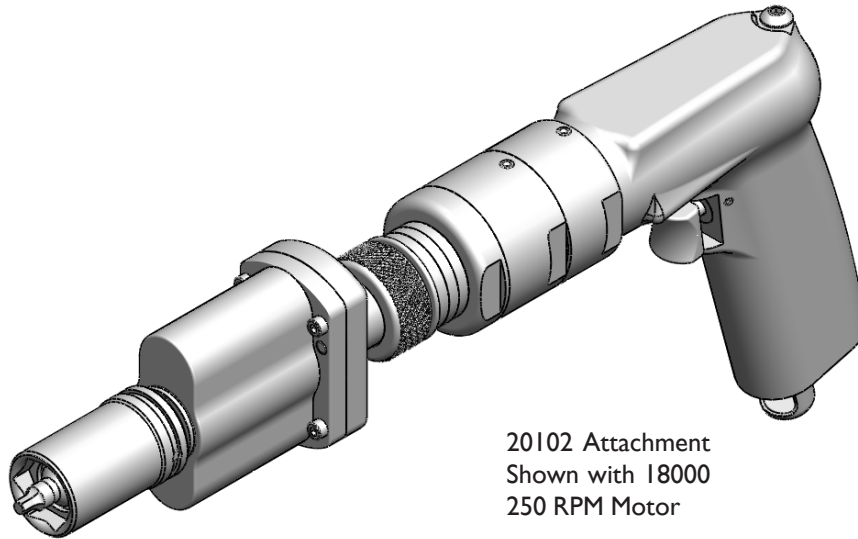

# STRAIGHT INSTALL SERIES 3

350 Inch Lbs / 39.54 Nm

## 20102 straight install attachment

20102 Attachment  
Shown with 18000  
250 RPM Motor

PHONE: 775 883 1072 FAX: 775 883 4857

Series 3 Straight Install  
Socket Accessories begin on page 91