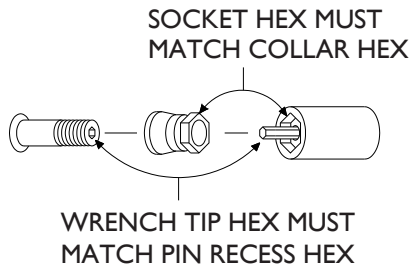

# FITS SERIES 2 STRAIGHT INSTALLATION

## STALL TYPE INSTALLATION

3/32" / 2.38 mm JIFFY KEY

FOR 12 POINT CONFIGURATION ADD X AFTER SOCKET OR SOCKET ACCESSORY ASSEMBLY NUMBER

WRENCH TIP HEX	SOCKET HEX	DESCRIPTION	LENGTH OF SOCKET	
			1 1/2"	3"
3/32" 2.38 mm	5/16" 7.93 mm	SOCKET ACCESSORY ASSEMBLY	14261	14312
		SOCKET JIFFY KEY STALL	14217 14310	14283 14311
	1 1/32" 8.73 mm	SOCKET ACCESSORY ASSEMBLY	14313	14314
		SOCKET JIFFY KEY STALL	14277 14310	14284 14311
	3/8" 9.52 mm	SOCKET ACCESSORY ASSEMBLY	14315	14316
		SOCKET JIFFY KEY STALL	14278 14310	14285 14311
	7/16" 11.11 mm	SOCKET ACCESSORY ASSEMBLY	14317	14318
		SOCKET JIFFY KEY STALL	14279 14310	14286 14311