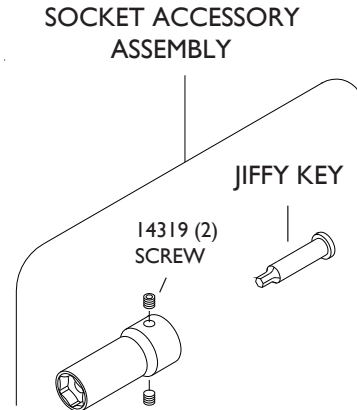

# FITS SERIES 2 STRAIGHT INSTALLATION

## STALL TYPE INSTALLATION

3/32" / 2.38 mm JIFFY KEY

FOR 12 POINT CONFIGURATION ADD X AFTER SOCKET OR SOCKET ACCESSORY ASSEMBLY NUMBER

WRENCH TIP HEX	SOCKET HEX	DESCRIPTION	LENGTH OF SOCKET	
			1 1/2"	3"
3/32" 2.38 mm	5/16" 7.93 mm	SOCKET ACCESSORY ASSEMBLY	14261	14312
		SOCKET JIFFY KEY STALL	14217 14310	14283 14311
	1 1/32" 8.73 mm	SOCKET ACCESSORY ASSEMBLY	14313	14314
		SOCKET JIFFY KEY STALL	14277 14310	14284 14311
	3/8" 9.52 mm	SOCKET ACCESSORY ASSEMBLY	14315	14316
		SOCKET JIFFY KEY STALL	14278 14310	14285 14311
	7/16" 11.11 mm	SOCKET ACCESSORY ASSEMBLY	14317	14318
		SOCKET JIFFY KEY STALL	14279 14310	14286 14311