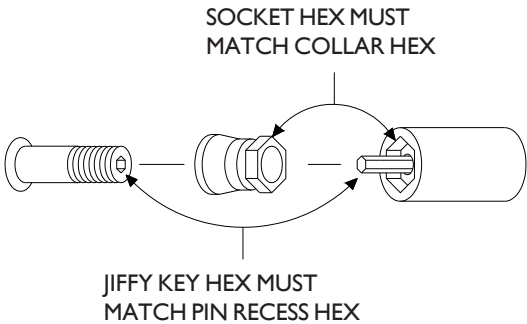

FITS SERIES 3 STRAIGHT ATTACHMENTS

STALL TYPE INSTALLATION 1/16" / 1.59 mm & 5/64" / 1.98 mm JIFFY KEYS

FOR 12 POINT CONFIGURATION ADD X AFTER SOCKET OR SOCKET ACCESSORY ASSEMBLY NUMBER.

LENGTH OF SOCKET

JIFFY KEY HEX	SOCKET HEX	DESCRIPTION	1 3/4"	3 1/2"
1/16" 1.59 mm	5/16" 7.93 mm	SOCKET ACCESSORY ASSEMBLY	20165	20166
		SOCKET	20229	20230
		JIFFY KEY STALL	20247	20248
	11/32" 8.73 mm	SOCKET ACCESSORY ASSEMBLY	20167	20168
		SOCKET	20231	20232
		JIFFY KEY STALL	20247	20248

LENGTH OF SOCKET

JIFFY KEY HEX	SOCKET HEX	DESCRIPTION	1 3/4"	3 1/2"
5/64" 1.98 mm	5/16" 7.93 mm	SOCKET ACCESSORY ASSEMBLY	20175	20176
		SOCKET	20229	20230
		JIFFY KEY STALL	20249	20250
	11/32" 8.73 mm	SOCKET ACCESSORY ASSEMBLY	20177	20178
		SOCKET	20231	20232
		JIFFY KEY STALL	20249	20250
	3/8" 9.52 mm	SOCKET ACCESSORY ASSEMBLY	20179	20180
		SOCKET	20233	20234
		JIFFY KEY STALL	20249	20250