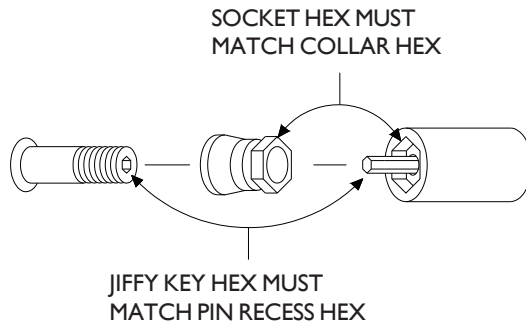

# FITS SERIES 3 STRAIGHT ATTACHMENTS

## STALL TYPE INSTALLATION 3/32" / 2.38 mm JIFFY KEY

FOR 12 POINT CONFIGURATION ADD X AFTER SOCKET OR SOCKET ACCESSORY ASSEMBLY NUMBER.

### LENGTH OF SOCKET

JIFFY KEY HEX	SOCKET HEX	DESCRIPTION	1 3/4"	3 1/2"
<b>3/32"</b> 2.38 mm	<b>5/16"</b> 7.93 mm	SOCKET ACCESSORY ASSEMBLY	20181	20182
		SOCKET	20229	20230
		JIFFY KEY STALL	20251	20252
	<b>11/32"</b> 8.73 mm	SOCKET ACCESSORY ASSEMBLY	20183	20184
		SOCKET	20231	20232
		JIFFY KEY STALL	20251	20252
	<b>3/8"</b> 9.52 mm	SOCKET ACCESSORY ASSEMBLY	20185	20186
		SOCKET	20233	20234
		JIFFY KEY STALL	20251	20252
	<b>7/16"</b> 11.11 mm	SOCKET ACCESSORY ASSEMBLY	20187	20188
		SOCKET	20235	20236
		JIFFY KEY STALL	20251	20252
	<b>1/2"</b> 12.7 mm	SOCKET ACCESSORY ASSEMBLY	20189	20190
		SOCKET	20237	20238
		JIFFY KEY STALL	20251	20252