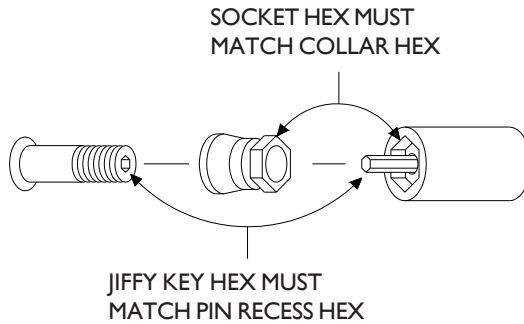

FITS SERIES 3 STRAIGHT ATTACHMENTS

STALL TYPE INSTALLATION 3/16" / 4.76 mm JIFFY KEY

FOR 12 POINT CONFIGURATION ADD X AFTER SOCKET OR SOCKET ACCESSORY ASSEMBLY NUMBER.

LENGTH OF SOCKET

JIFFY KEY HEX	SOCKET HEX	DESCRIPTION	1 3/4"	3 1/2"
3/16" 4.76 mm	1/2" 12.7 mm	SOCKET ACCESSORY ASSEMBLY	20213	20214
		SOCKET	20237	20238
		JIFFY KEY STALL	20257	20258
	9/16" 14.29 mm	SOCKET ACCESSORY ASSEMBLY	20215	20216
		SOCKET	20239	20240
		JIFFY KEY STALL	20257	20258
	5/8" 15.87 mm	SOCKET ACCESSORY ASSEMBLY	20217	20218
		SOCKET	20241	20242
		JIFFY KEY STALL	20257	20258
	1 1/16" 17.46 mm	SOCKET ACCESSORY ASSEMBLY	20219	20220
		SOCKET	20243	20244
		JIFFY KEY STALL	20257	20258
	3/4" 19.05 mm	SOCKET ACCESSORY ASSEMBLY	20221	20222
		SOCKET	20245	20246
		JIFFY KEY STALL	20257	20258