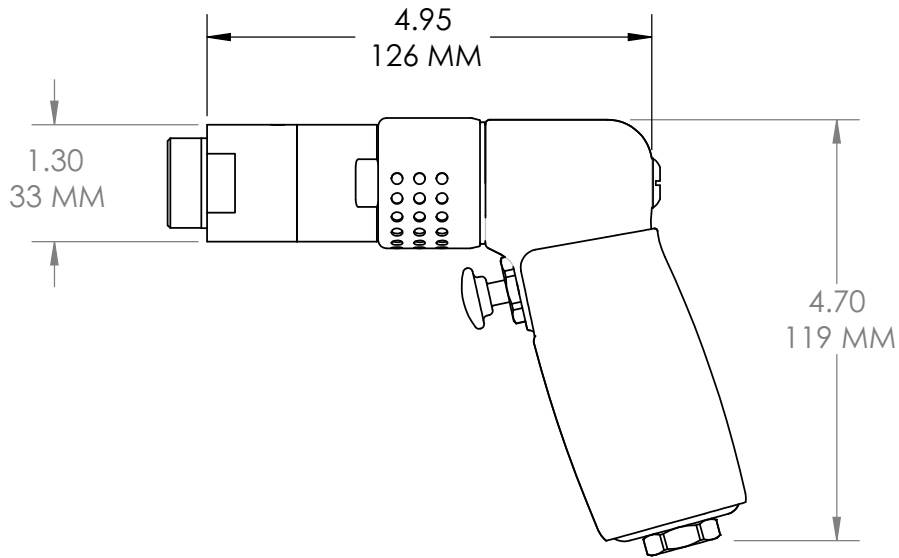

# JIFFY MODULAR DRILL (JMD) D SERIES .3 H.P. OFFSET HANDLE -REVERSE RUNNING-

RPM	ORDER NUMBER	WEIGHT
250	15420K	1.66 LB / .75 KG
500	14812K	1.66 LB / .75 KG
750	14974K	1.66 LB / .75 KG
1000	14975K	1.66 LB / .75 KG
1500	14976K	1.66 LB / .75 KG