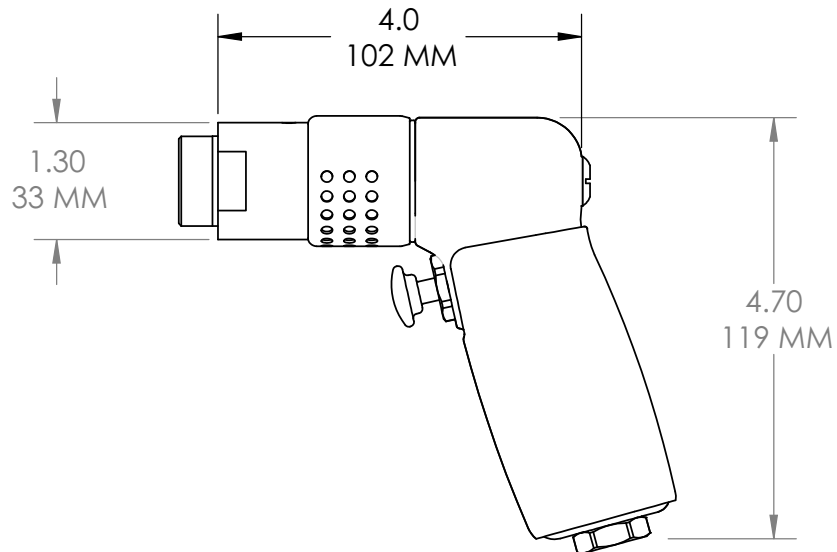

PHONE: I 775 883 1072 FAX: I 775 883 4857